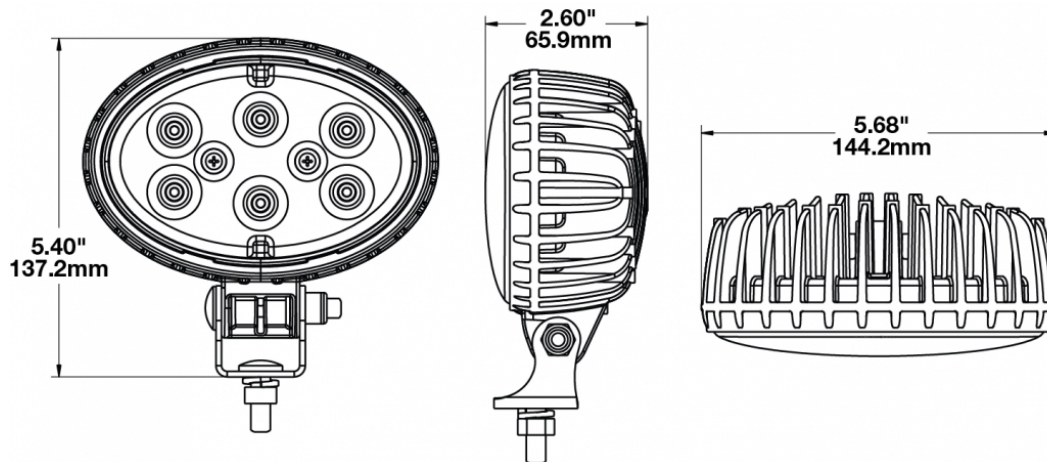

LED Work Light - Model 735

PRODUCT INFORMATION

Description	12-24V LED Work Light with Spot Beam Pattern
Height	137.16 mm / 5.4 in
Width	144.27 mm / 5.68 in
Depth	66.04 mm / 2.6 in
Shape	Oval
Outer Lens Material	Polycarbonate
Outer Lens Color	Clear
Housing Material	Die-Cast Aluminum
Housing Color	Black
Mounting Hardware Description	(x1) 5/16"-18 x 0.58" Mounting Bolt
Mounting Type	Universal Pedestal Mount
Minimum Operating Temperature	-40 °C / -40 °F
Maximum Operating Temperature	65 °C / 149 °F
Connector or Wiring	Integrated 2-Pin Deutsch Weather-Proof Socket (DT04-2P)
Mating Connector	2-Pin Deutsch Weather-Proof Plug (DT06-2S)
Product Weight	1.87 lbs / 0.85 kgs
Shipping Weight	1.87 lbs / 0.85 kgs

PRODUCT DIMENSIONS

ELECTRICAL SPECIFICATIONS

Input Voltage	12-24V DC
Operating Voltage	10-36V DC
Red Wire	Positive
Black Wire	Negative
Current Draw	3.50A @ 12V DC 1.75A @ 24V DC

REGULATORY STANDARDS COMPLIANCE

LED Work Light - Model 735

PHOTOMETRIC SPECIFICATIONS

Raw Lumen Output	3,900
Effective Lumen Output	2,600
Nominal LED Color Temperature	5700 K
Beam Pattern(s)	Forward Lighting - Spot

APPLICATIONS

PRODUCT WARNINGS