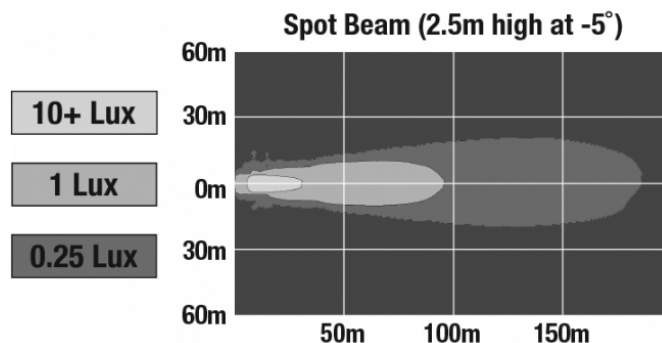

LED Work Light - Model 735

PRODUCT INFORMATION

Description	12-24V LED Work Light with Spot Beam Pattern
Height	137.16 mm / 5.4 in
Width	144.27 mm / 5.68 in
Depth	66.04 mm / 2.6 in
Shape	Oval
Outer Lens Material	Polycarbonate
Outer Lens Color	Clear
Housing Material	Die-Cast Aluminum
Housing Color	Black
Mounting Hardware Description	(x1) 5/16"-18 x 0.58" Mounting Bolt
Mounting Type	Universal Pedestal Mount
Minimum Operating Temperature	-40 °C / -40 °F
Maximum Operating Temperature	65 °C / 149 °F
Connector or Wiring	Integrated 2-Pin Deutsch Weather-Proof Socket (DT04-2P)
Mating Connector	2-Pin Deutsch Weather-Proof Plug (DT06-2S)
Product Weight	1.87 lbs / 0.85 kgs
Shipping Weight	1.87 lbs / 0.85 kgs

LED Work Light - Model 735

PHOTOMETRIC SPECIFICATIONS

Raw Lumen Output	3,900
Effective Lumen Output	2,600
Nominal LED Color Temperature	5700 K
Beam Pattern(s)	Forward Lighting - Spot

APPLICATIONS

PRODUCT WARNINGS