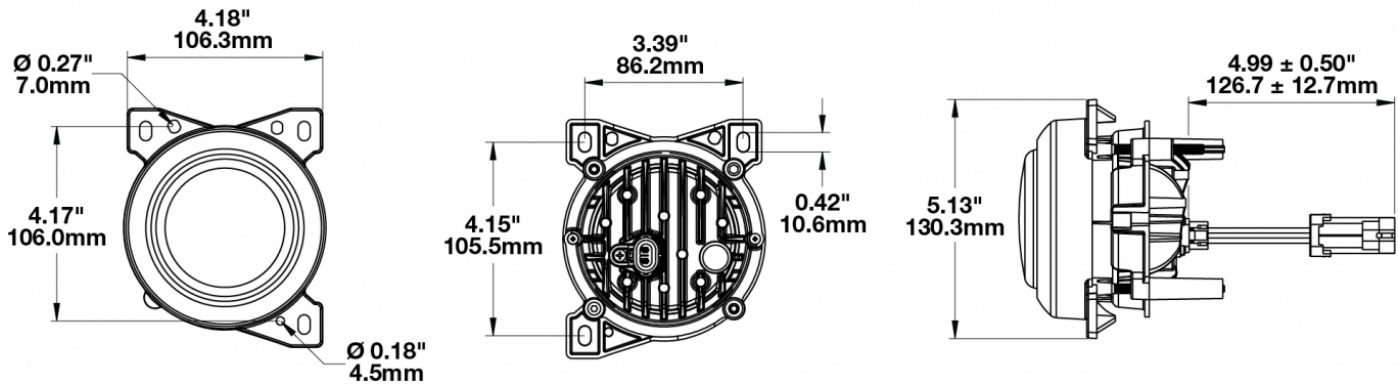

## PRODUCT INFORMATION

<b>Description</b>	12-24V DOT/ECE LED High Beam Headlight - 2 Light Kit
<b>Height</b>	130.00 mm / 5.12 in
<b>Width</b>	108.00 mm / 4.25 in
<b>Depth</b>	110.00 mm / 4.33 in
<b>Shape</b>	Round
<b>Outer Lens Material</b>	Polycarbonate
<b>Outer Lens Color</b>	Clear
<b>Housing Material</b>	Aluminum
<b>Housing Color</b>	Black
<b>Mounting Type</b>	Panel
<b>Retrofits</b>	PACCAR P54-1062-200 Driving Lamp
<b>Minimum Operating Temperature</b>	-40 °C / -40 °F
<b>Maximum Operating Temperature</b>	65 °C / 149 °F
<b>Connector or Wiring</b>	Packard #12162000
<b>Mating Connector</b>	Packard #12052641
<b>Product Weight</b>	2.44 lbs / 1.11 kgs
<b>Shipping Weight</b>	3.02 lbs / 1.37 kgs

## PRODUCT DIMENSIONS